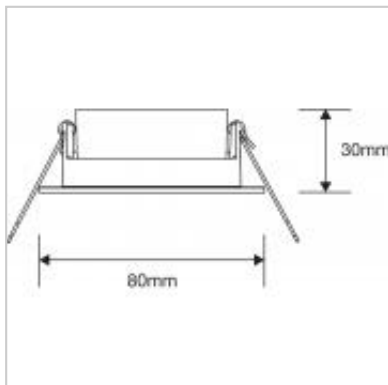

**CLASS
II**

Abby Pin-hole Downlight Fixed for Tecoh THx

Product Code	190651
International Model Number	F54952RC
Description	Abby Pin-Hole Downlight for TECOH THx
Watts	10.5W
Colour temperature / CRI	Available in 2800K and 4000K
Lumens	900lm
Candelas	3500cd (24°) or 1900 (36°)
Dimmable	N
Lamp life L70	25,000hr
Beam Angle	Available in 24° or 36°
Weight	44g
Dimensions	30mm x 80mm
IP Rating	IP23
Colour/Finish	White
Shape	Fixed
Hole cut out	68mm
Min Ceiling Depth	93mm
For light source	TECOH THx LED Module sold separately