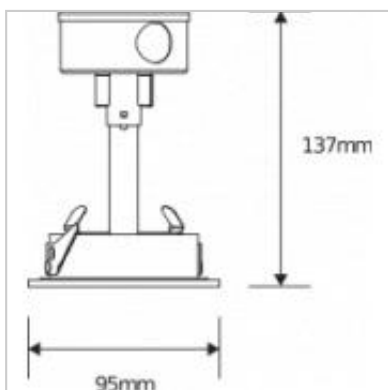

The Megaman Verona recessed downlight, with fixed pin-hole design for accent lighting, is designed for the Megaman LED range of GU10s.

## Verona GU10 White Round (Fixture only)

|                                   |   |
|-----------------------------------|---|
| <b>Product Code</b>               | <b>190649</b>                               |
| <b>International Model Number</b> | <b>F30617RC</b>                             |
| <b>Description</b>                | <b>Verona GU10 Round (Fixture only)</b>     |
| <b>Weight</b>                     | <b>245g</b>                                 |
| <b>Dimensions</b>                 | <b>137mm x 95mm</b>                         |
| <b>IP Rating</b>                  | <b>IP20</b>                                 |
| <b>Colour / Finish</b>            | <b>White</b>                                |
| <b>Shape</b>                      | <b>Round</b>                                |
| <b>Hole cut out</b>               | <b>85mm</b>                                 |
| <b>Min Ceiling Depth</b>          | <b>135mm</b>                                |
| <b>Light Source</b>               | <b>Megaman LED GU10's (sold separately)</b> |