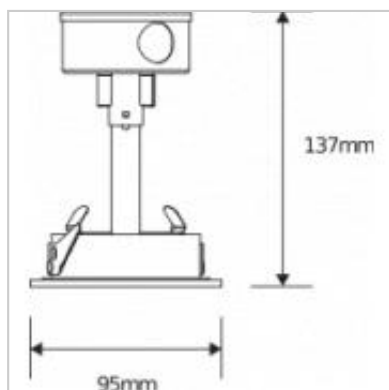

The Megaman Verona recessed downlight, with fixed pin-hole design for accent lighting, is designed for the Megaman LED range of GU10s.

## Verona GU10 Black Round (Fixture only)

<b>Product Code</b>	<b>190624</b>
<b>International Model Number</b>	<b>F30617RC</b>
<b>Description</b>	<b>Verona GU10 Round (Fixture only)</b>
<b>Weight</b>	<b>245g</b>
<b>Dimensions</b>	<b>137mm x 95mm</b>
<b>IP Rating</b>	<b>IP20</b>
<b>Colour / Finish</b>	<b>Black</b>
<b>Shape</b>	<b>Round</b>
<b>Hole cut out</b>	<b>85mm</b>
<b>Min Ceiling Depth</b>	<b>135mm</b>
<b>Light Source</b>	<b>Megaman LED GU10's (sold separately)</b>