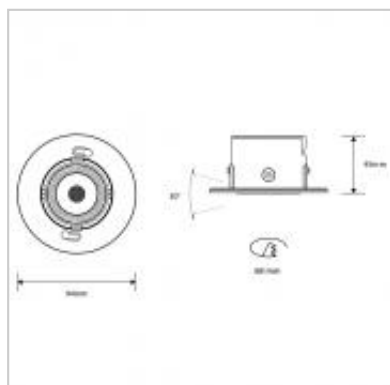

ANNA Integrated Dimming LED Downlight 5W 4000K

Product Code	190562
International Model Number	FDS70000v0-dm/r9
Description	ANNA Integrated Dimming LED Downlight 5W 4000K
Watts	5W
Colour temperature / CRI	4000K / 90
Lumens	350lm
Lamp life L70	50,000hr
Lamp life L90	25,000hr
Weight	102g
Dimensions	45mm x 94mm

View online at <https://www.megamanuk.com/products/fixtures/downlight/anna/190562/>

Shape	Round
Hole cut out	68mm
Min Ceiling Depth	50mm
Tilt Angle	30°
Operating Temperature	-30° to +40°

Last modified: 2020-12-16 12:57:08.