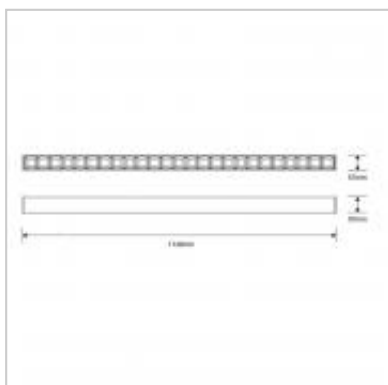

The new generation Gabio offers a slim aluminium linear profile and understated design which is suitable for any interior installation. Its unrivalled adaptability and seamless light system makes Gabio the perfect choice for most applications.

GABIO Integrated LED Pendant 30W 4000K 3500 Dali

Product Code	190556
International Model Number	FLP70000v1
Description	GABIO Integrated LED Pendant 30W 4000K 3500 lumens Dali
Watts	30W
Colour temperature/CRI	4000K / 80
Lumens	3500 (Dali)
Candelas	2400cd
Dimmable	N
Lamp life L70	50,000hr
Lamp life L90	25,000hr

View online at <https://www.megamanuk.com/products/fixtures/commercial/gabio/190556/>