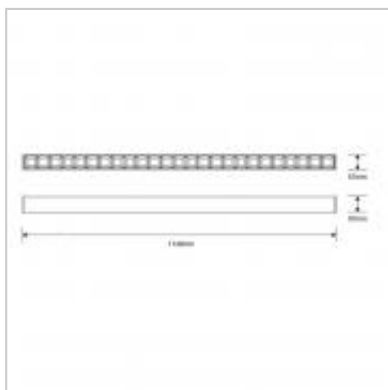

The new generation Gabio offers a slim aluminium linear profile and understated design which is suitable for any interior installation.

GABIO Integrated LED Pendant 30W 4000K 3500 lumens (1000 Up/2500 Down)

Product Code	190554
International Model Number	FLP70000v1-ss
Description	GABIO Integrated LED Pendant 30W 4000K 3500 lumens (1000 Up/2500 Down)
Watts	30W
Colour temperature/CRI	4000K / 80
Lumens	3500lm
Candelas	2400cd
Dimmable	N
Lamp life L70	50,000hr

View online at <https://www.megamanuk.com/products/fixtures/commercial/gabio/190554/>