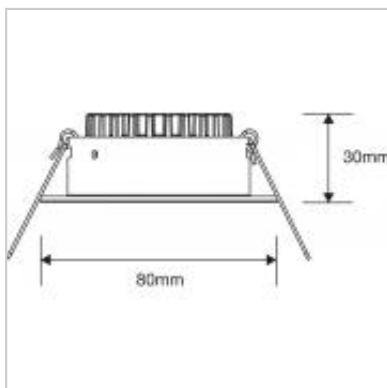

The Megaman Rico ultra slim integrated downlight is the ideal replacement for halogen MR16 and GU10 downlights. Featuring Megaman's hybrid reflector and U-DIM technology.

6.5W Integrated Rico Dim to Warm 2800K-1800K

Product Code	190484
International Model Number	F53500RC-w
Description	6.5W Rico Integrated LED Downlight Dim to Warm
Watts	6.5W
Colour temperature / CRI	2800-1800K/ 80
Lumens	500lm
Candelas	1100cd
Dimmable	Y
Lamp life L70	50,000hr
Lamp life L90	25,000hr
Beam Angle	36
Weight	117g
Dimensions	30mm x 80mm
IP Rating	IP44
Colour/Finish	White
Shape	Round
Hole cut out	68mm
Min Ceiling Depth	68mm
Tilt Angle	25
Driver recommendation	190985 350MA Driver
Operating Temperature	-30° to +40°

Last modified: 2017-02-23 13:04:28.

View online at <https://www.megamanuk.com/products/fixtures/downlight/compact-rico/190484/>

Megaman (UK) Limited, Megaman House, 2 Quadrant Park, Mundells, Welwyn Garden City, Herts, AL7 1FS
Telephone: +44 (0) 1707 386000 , **Email:** sales@megamanuk.com **Website:** www.megamanuk.com