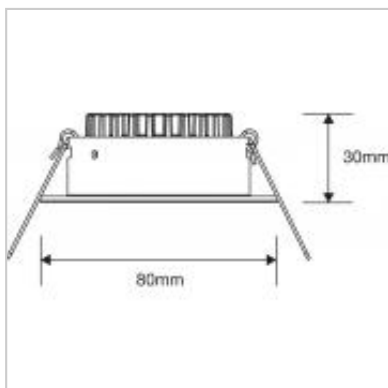

The Megaman Rico ultra slim integrated downlight is the ideal replacement for halogen MR16 and GU10 downlights. Featuring Megaman's hybrid reflector and U-DIM technology.

9W Integrated Rico Dimming 2800K

Product Code	190292
International Model Number	F53500RCv2
Description	9W Rico Integrated LED Downlight Dimming
Watts	9W
Colour temperature / CRI	2800K/ 80
Lumens	900lm
Candelas	2400cd
Dimmable	Y
Lamp life L70	50,000hr
Lamp life L90	25,000hr
Beam Angle	36
Weight	117g
Dimensions	30mm x 80mm
IP Rating	IP44
Colour/Finish	White
Shape	Round
Hole cut out	68mm
Min Ceiling Depth	68mm
Tilt Angle	25
Driver recommendation	190987 500MA Driver
Operating Temperature	-30° to +40°

Last modified: 2020-09-29 21:13:08.

View online at <https://www.megamanuk.com/products/fixtures/downlight/compact-rico/190292/>

Megaman (UK) Limited, Megaman House, 2 Quadrant Park, Mundells, Welwyn Garden City, Herts, AL7 1FS
Telephone: +44 (0) 1707 386000 , **Email:** sales@megamanuk.com **Website:** www.megamanuk.com