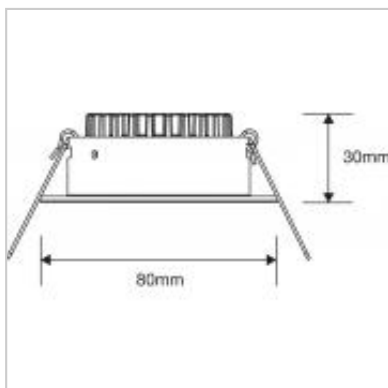

The Megaman Rico ultra slim integrated downlight is the ideal replacement for halogen MR16 and GU10 downlights. Featuring Megaman's hybrid reflector and U-DIM technology.

6.5W Integrated Rico Dimming 4000K

Product Code	190290
International Model Number	F53500RC
Description	6.5W Rico Integrated LED Downlight Dimming
Watts	6.5W
Colour temperature / CRI	4000K / 80
Lumens	500lm
Candelas	1100cd
Dimmable	Y
Lamp life L70	50,000hr
Lamp life L90	25,000hr
Beam Angle	36
Weight	117g
Dimensions	30mm x 80mm
IP Rating	IP44
Colour/Finish	White
Shape	Round
Hole cut out	68mm
Min Ceiling Depth	68mm
Tilt Angle	25
Driver recommendation	190985 350MA Driver
Operating Temperature	-30° to +40°

Last modified: 2020-09-29 21:13:36.

View online at <https://www.megamanuk.com/products/fixtures/downlight/compact-rico/190290/>

Megaman (UK) Limited, Megaman House, 2 Quadrant Park, Mundells, Welwyn Garden City, Herts, AL7 1FS
Telephone: +44 (0) 1707 386000 , **Email:** sales@megamanuk.com **Website:** www.megamanuk.com