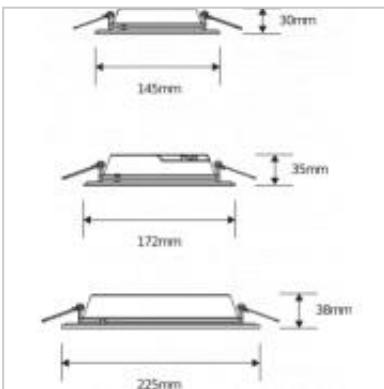

The Megaman Rico ultra slim LED downlight is ideal for a ceiling recess with limited depth, also suitable for cabinet and furniture lighting.

12.5W Integrated Rico 2800K

| | |
|-----------------------------------|-------------------------------------|
| Product Code | 190284 |
| International Model Number | F29700RC |
| Description | 12.5W Rico Integrated LED Downlight |
| Watts | 12.5W |
| Colour temperature / CRI | 2800K / 80 |
| Lumens | 950lm |
| Candelas | 370cd |
| Dimmable | N |
| Lamp life L70 | 50,000hr |
| Lamp life L90 | 25,000hr |
| Beam Angle | 110° |
| Weight | 149g |
| Dimensions | 30mm x 145mm |
| IP Rating | IP44 |
| Colour/Finish | White |
| Shape | Round |
| Hole cut out | 125mm |
| Min Ceiling Depth | 28mm |
| Operating Temperature | -30° to +40° |