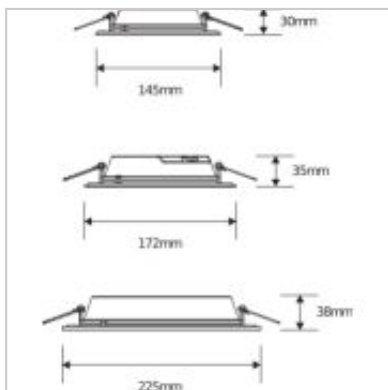

The Megaman Rico ultra slim LED downlight is ideal for a ceiling recess with limited depth, also suitable for cabinet and furniture lighting.

12.5W Integrated Rico 2800K

Product Code	190284
International Model Number	F29700RC
Description	12.5W Rico Integrated LED Downlight
Watts	12.5W
Colour temperature / CRI	2800K / 80
Lumens	950lm
Candelas	370cd
Dimmable	N
Lamp life L70	50,000hr
Lamp life L90	25,000hr
Beam Angle	110
Weight	149g
Dimensions	30mm x 145mm
IP Rating	IP44
Colour/Finish	White
Shape	Round
Hole cut out	125mm
Min Ceiling Depth	28mm
Operating Temperature	-30° to +40°