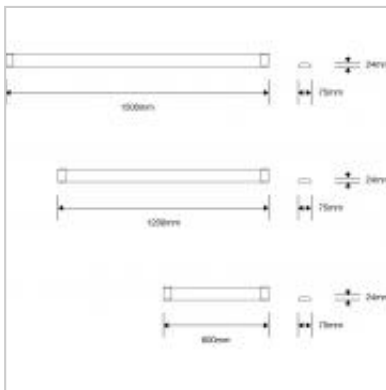

The Megaman Tono range of integrated LED battens is a stylish alternative to T5 and T8 fluorescent tubes, providing flexible installation and outstanding energy efficiency.

62W Tono Integrated 3000K LED Batten

Product Code	180388
International Model Number	FIB73400v0
Description	62W Tono Integrated 3000K LED Batten
Watts	62W
Colour temperature/CRI	3000K / 80
Lumens	6100lm
Candelas	2100cd
Dimmable	N
Beam angle	110
Lamp life (max)	50,000hr
Weight	575g
Dimensions	1800x75x24mm
IP rating	IP20