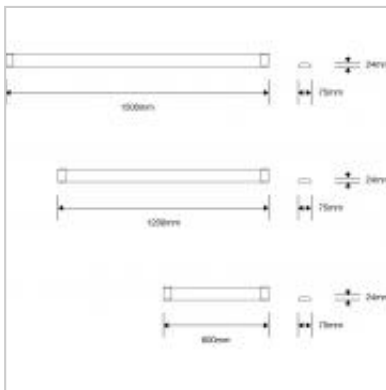

The Megaman Tono range of integrated LED battens is a stylish alternative to T5 and T8 fluorescent tubes, providing flexible installation and outstanding energy efficiency.

31W Tono Integrated 3000K LED Batten

Product Code	180382
International Model Number	FIB73300v0
Description	31W Tono Integrated 3000K LED Batten
Watts	31W
Colour temperature/CRI	3000K / 80
Lumens	3300lm
Candelas	1160cd
Dimmable	N
Beam angle	110
Lamp life (max)	50,000hr
Weight	310g
Dimensions	900x75x24mm
IP rating	IP20