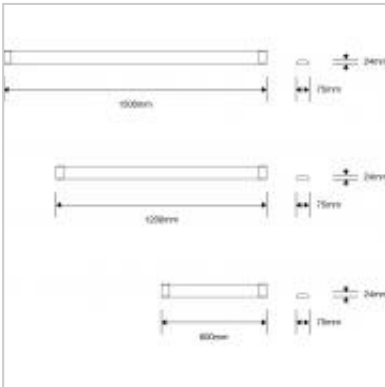

The Megaman Tono range of integrated LED battens is a stylish alternative to T5 and T8 fluorescent tubes, providing flexible installation and outstanding energy efficiency.

21W Tono Integrated 3000K LED Batten

Product Code	180380
International Model Number	FIB70500v2
Description	21W Tono Integrated 3000K LED Batten
Watts	21W
Colour temperature/CRI	3000K / 80
Lumens	2200lm
Candelas	770cd
Dimmable	N
Beam angle	110
Lamp life (max)	50,000hr
Weight	225g
Dimensions	600x75x24mm
IP rating	IP20