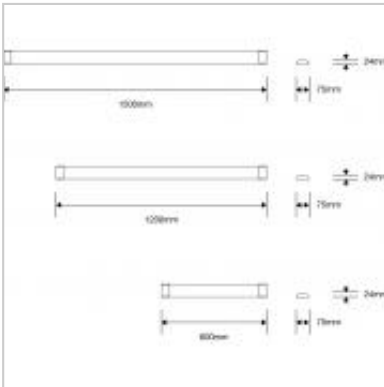

The Megaman Tono range of integrated LED batten is a stylish alternative to T5 and T8 fluorescent tubes, providing flexible installation and outstanding energy efficiency.

52W Tono Integrated 4000K LED Batten

Product Code	180348
International Model Number	FIB70700v2
Description	52W Tono Integrated 4000K LED Batten
Watts	52W
Colour temperature/CRI	4000K / 80
Lumens	3600lm
Candelas	1800cd
Dimmable	N
Beam angle	110
Lamp life (max)	50,000hr
Weight	475g
Dimensions	1500x75x24mm
IP rating	IP20