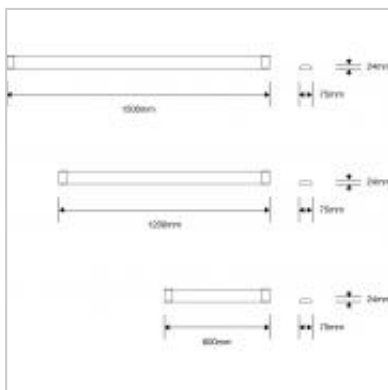

The Megaman Tono range of integrated LED battens is a stylish alternative to T5 and T8 fluorescent tubes, providing flexible installation and outstanding energy efficiency.