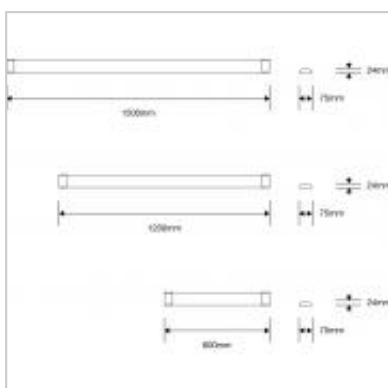

The Megaman Tono range of integrated LED battens is a stylish alternative to T5 and T8 fluorescent tubes, providing flexible installation and outstanding energy efficiency.