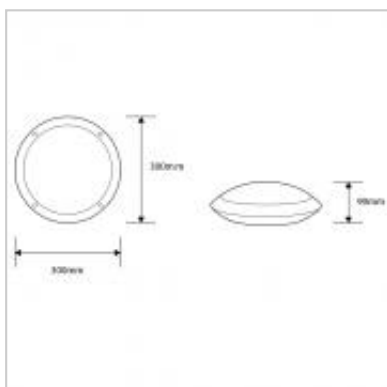

The round bulkhead is made with shockproof resin material, UV rays stabilized, rust and corrosion-free. Suitable for most ceiling and wall installations.

Included with LUCIA:

- 8.5W Classic Opal 360° E27 LED
- 9.5W Classic Opal 330° E27 LED

LUCIA LED Bulkhead with Lamp White 8.5W 4000K

Product Code	180307
International Model Number	F51300SM
Description	LUCIA LED Bulkhead with Lamp White 8.5W 4000K
Watts	8.5W
Colour temperature / CRI	4000K / 80
Lumens	810lm
Dimmable	N
Lamp life L70	50,000hrs
Lamp life	25,000hrs
Beam Angle	360°
Weight	1.5kg
Dimensions	300mm x 90mm
Colour/Finish	White
Shape	Round
Operating Temperature	-30° to +40°