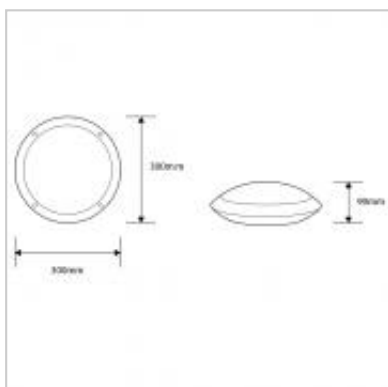

The round bulkhead is made with shockproof resin material, UV rays stabilized, rust and corrosion-free. Suitable for most ceiling and wall installations.

## Included with LUCIA:

- 8.5W Classic Opal 360° E27 LED
- 9.5W Classic Opal 330° E27 LED

### LUCIA LED Bulkhead with Lamp White 8.5W 4000K

<b>Product Code</b>	180305
<b>International Model Number</b>	F51300SM
<b>Description</b>	LUCIA LED Bulkhead with Lamp White 8.5W 4000K
<b>Watts</b>	8.5W
<b>Colour temperature / CRI</b>	4000K / 80
<b>Lumens</b>	810lm
<b>Dimmable</b>	N
<b>Lamp life L70</b>	50,000hrs
<b>Lamp life</b>	25,000hrs
<b>Beam Angle</b>	360°
<b>Weight</b>	1.5kg
<b>Dimensions</b>	300mm x 90mm
<b>Colour/Finish</b>	Black
<b>Shape</b>	Round
<b>Operating Temperature</b>	-30° to +40°