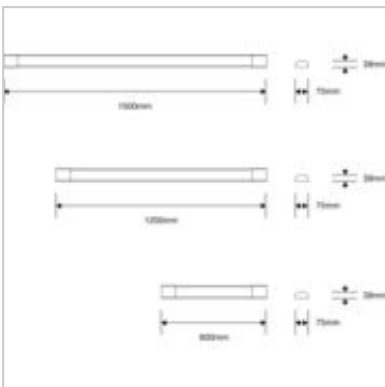

The Megaman Malo range of integrated LED batten is a stylish alternative to T5 and T8 fluorescent tubes, providing flexible installation and outstanding energy efficiency.

15W Malo LED Batten 4000K

Product Code

180195

International Model Number

FIB70000v1-pl

View online at <https://www.megamanuk.com/products/fixtures/led-batten/malo/180195/>

Lumens	1500lm
Candelas	400cd
Dimmable	N
Lamp life L70	50,000hr
Lamp life L90	25,000hr
Beam angle	110
Weight	386g
Dimensions	600mm x 75mm x 39mm
IP rating	IP20
Operating Temperature	-30° to +40°