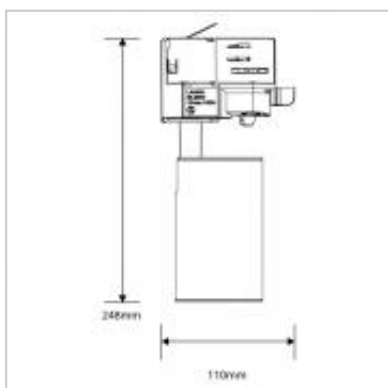

With an understated classic design and built-in driver, the MEGAMAN® MARCO MIDI Integrated LED Track light incorporates the groundbreaking DBT (Dual Beam Technology), which gives commercial users the unique option of having two beam angles to choose from in one single luminaire.

MARCO & MARCO MIDI Integrated Dual Beam LED Track Light 52W 4000K 45°

Product Code	164022
International Model Number	FTK70100v1
Description	MARCO & MARCO MIDI Integrated Dual Beam LED Track Light 52W 4000K 45°
Watts	52W
Colour Temperature	4000K / 80
Lumens	5000lm
Dimmable	N
Lamp life	50,000

View online at <https://www.megamanuk.com/products/fixtures/track-fitting-accessories/marco-midi/range/164022/>