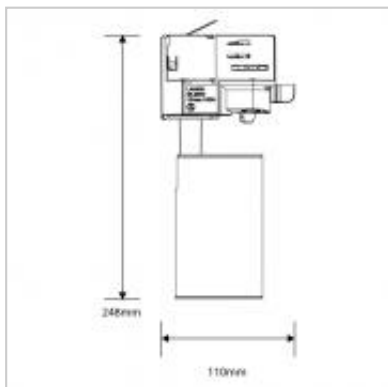

MARCO & MARCO MIDI Integrated LED Track Light 52W 3000K 45°

Product Code	164020
International Model Number	FTK70100v1
Description	MARCO & MARCO MIDI Integrated LED Track Light 52W 3000K 45°
Watts	52W
Colour Temperature	3000K / 80
Lumens	4800lm
Dimmable	N
Lamp life	50,000
Beam Angle	45°
Dimensions	248mm x 110mm
IP Rating	IP20
Weight	1225g
Operating Temperature	-30° to +40°
Rotation	330°