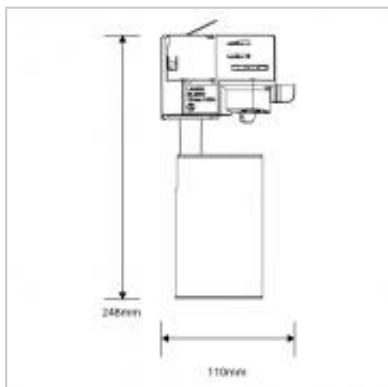

MARCO & MARCO MIDI Integrated LED Track Light 52W 4000K 25°

Product Code	164018
International Model Number	FTK70100v1
Description	MARCO & MARCO MIDI Integrated LED Track Light 52W 4000K 25°
Watts	52W
Colour Temperature	4000K / 80
Lumens	5000lm
Dimmable	N
Lamp life	50,000
Beam Angle	25°
Dimensions	248mm x 110mm
IP Rating	IP20
Weight	1225g
Operating Temperature	-30° to +40°
Rotation	330°