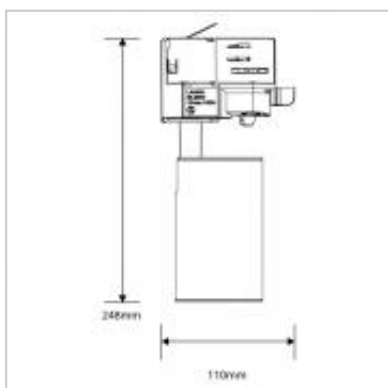

## MARCO & MARCO MIDI Integrated LED Track Light 37W 4000K 25°

<b>Product Code</b>	164010
<b>International Model Number</b>	FTK70100v0
<b>Description</b>	MARCO & MARCO MIDI Integrated LED Track Light 37W 4000K 25°
<b>Watts</b>	37W
<b>Colour Temperature</b>	4000K / 80
<b>Lumens</b>	3500lm
<b>Dimmable</b>	N
<b>Lamp life</b>	50,000
<b>Beam Angle</b>	25°