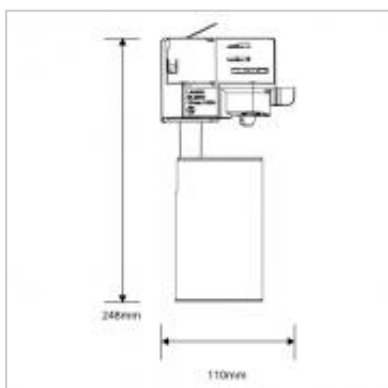

## MARCO & MARCO MIDI Integrated Dual Beam LED Track Light 37W 3000K

<b>Product Code</b>	<b>164008</b>
<b>International Model Number</b>	<b>TK70800v0-db+02</b>
<b>Description</b>	<b>MARCO &amp; MARCO MIDI Integrated Dual Beam LED Track Light 37W 3000K</b>
<b>Watts</b>	<b>37W</b>
<b>Colour Temperature</b>	<b>3000K / 80</b>
<b>Lumens</b>	<b>3300lm</b>
<b>Dimmable</b>	<b>N</b>
<b>Lamp life</b>	<b>50,000</b>
<b>Beam Angle</b>	<b>25°</b>
<b>Dimensions</b>	<b>248mm x 110mm</b>
<b>IP Rating</b>	<b>IP20</b>
<b>Weight</b>	<b>1225g</b>
<b>Colour/Finish</b>	<b>White</b>
<b>Operating Temperature</b>	<b>-30° to +40°</b>
<b>Rotation</b>	<b>330°</b>