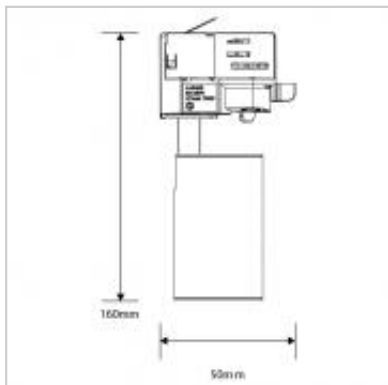

MARCO MINI Integrated LED Track Light 12W 2800K 36°

Product Code	164004
International Model Number	FTK70000V0+036D
Description	MARCO MINI Integrated LED Track Light 12W 2800K 36°
Watts	12W
Colour Temperature	2800K / 80
Lumens	950lm
Candelas	2650cd
Dimmable	N
Lamp life	25000
Beam Angle	36°
Dimensions	Di 50mm H160mm
IP Rating	IP20
Operating Temperature	-30° to +40°