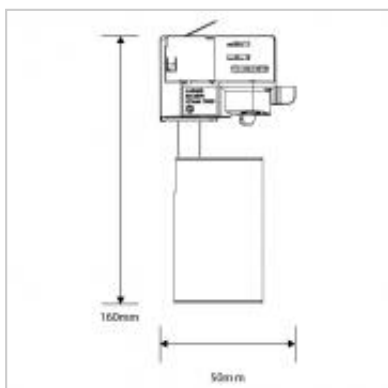

MARCO MINI Integrated LED Track Light 12W 4000K 24°

Product Code	164002
International Model Number	FTK70000V0+024D
Description	MARCO MINI Integrated LED Track Light 12W 4000K 24°
Watts	12W
Colour Temperature	4000K / 80
Lumens	1000lm
Candelas	5500cd
Dimmable	N
Lamp life	25000
Beam Angle	24°
Dimensions	Di 50mm H160mm
IP Rating	IP20
Operating Temperature	-30° to +40°