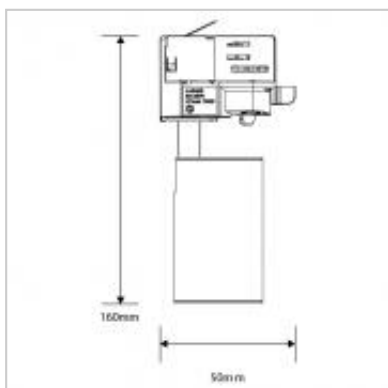

MARCO MINI Integrated LED Track Light 12W 2800K 24°

Product Code	164000
International Model Number	FTK70000V0+024D
Description	MARCO MINI Integrated LED Track Light 12W 2800K 24°
Watts	12W
Colour Temperature	2800K / 80
Lumens	950lm
Candelas	5500cd
Dimmable	N
Lamp life	25000
Beam Angle	24°
Dimensions	Di 50mm H160mm
IP Rating	IP20
Operating Temperature	-30° to +40°