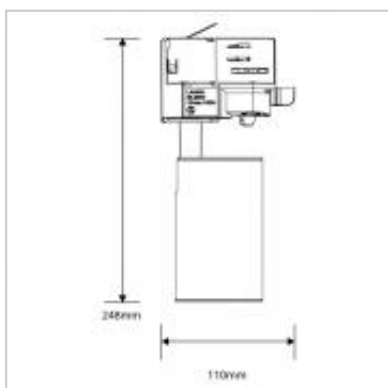

MARCO & MARCO MIDI Integrated Dual Beam LED Track Light 24W 3000K

Product Code	144004
International Model Number	TK70800v0-db+02
Description	MARCO & MARCO MIDI Integrated Dual Beam LED Track Light 24W 3000K
Watts	24W
Colour Temperature	3000K / 80
Lumens	2100lm
Dimmable	N
Lamp life	50,000
Beam Angle	25° / 45°
Dimensions	198mm x 65mm
IP Rating	IP20
Weight	1225g
Colour/Finish	White
Operating Temperature	-30° to +40°
Rotation	330°