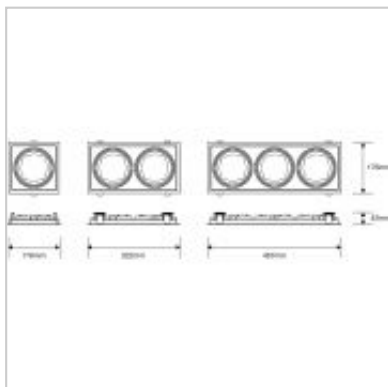

The Megaman Zeki 111mm fixture works with the serviceable 35W TECOH THx LED light module, delivering excellent lighting performance for the replacement of traditional metal halide and halogen AR111s. The gimbal construction provides multi-directional tilting. TECOH THx and driver sold separately.

## Zeki 111mm Downlight for Tecoh THx x 2

<b>Product Code</b>	<b>131736</b>
<b>International Model Number</b>	<b>F56453RC</b>
<b>Description</b>	<b>Zeki Multi-head Gimbal x 2 for TECOH THx</b>
<b>Watts</b>	<b>35W</b>
<b>Colour temperature / CRI</b>	<b>Available in 2800K and 4000K</b>
<b>Lumens</b>	<b>3200lm</b>
<b>Candelas</b>	<b>16300cd (24°) or 7100 (45°)</b>
<b>Dimmable</b>	<b>Y</b>
<b>Lamp life L70</b>	<b>50,000hr</b>
<b>Lamp life L90</b>	<b>25,000hr</b>
<b>Beam Angle</b>	<b>Available in 24° or 45°</b>
<b>Weight</b>	<b>526g</b>
<b>Dimensions</b>	<b>322mm x 176mm x 42mm</b>
<b>IP Rating</b>	<b>IP23</b>
<b>Colour/Finish</b>	<b>White</b>
<b>Shape</b>	<b>Rectangular</b>
<b>Hole cut out</b>	<b>306mm x 160mm</b>
<b>Min Ceiling Depth</b>	<b>130mm</b>
<b>Tilt angle</b>	<b>30°</b>
<b>For light source</b>	<b>TECOH THx LED Module sold separately</b>
<b>Driver</b>	<b>171905 non-dimming driver sold separately</b>
<b>Operating Temperature</b>	<b>-30° to +40°</b>