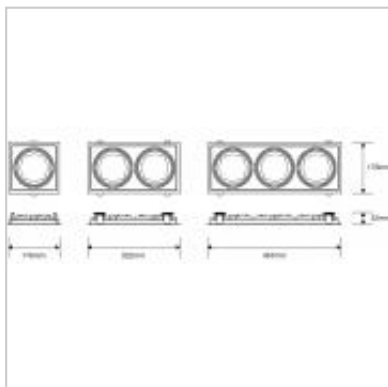

The Megaman Zeki 111mm fixture works with the serviceable 35W TECOH THx LED light module, delivering excellent lighting performance for the replacement of traditional metal halide and halogen AR111s. The gimbal construction provides multi-directional tilting. TECOH THx and driver sold separately.

**CLASS
II**

Zeki 111mm Downlight for Tecoh THx x 1

Product Code	131734
International Model Number	F56353RC
Description	Zeki Multi-head Gimbal x 1 for TECOH THx
Watts	35W
Colour temperature / CRI	Available in 2800K and 4000K
Lumens	3200lm
Candelas	16300cd (24 °) or 7100 (45 °)
Dimmable	Y
Lamp life L70	50,000hr
Lamp life L90	25,000hr
Beam Angle	Available in 24 ° or 45 °
Weight	280g
Dimensions	176mm x 176mm x 42mm
IP Rating	IP23
Colour/Finish	White
Shape	Square
Hole cut out	160mm x 160mm
Min Ceiling Depth	130mm
Tilt angle	45
For light source	TECOH THx LED Module sold separately
Driver	171905 non-dimming driver sold separately
Operating Temperature	-30° to +40°