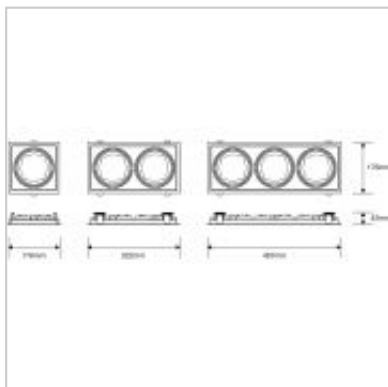

The Megaman Zeki 111mm fixture works with the serviceable 35W TECOH THx LED light module, delivering excellent lighting performance for the replacement of traditional metal halide and halogen AR111s. The gimbal construction provides multi-directional tilting. TECOH THx and driver sold separately.

Class
II

Zeki 111mm Downlight for Tecoh THx x 1

| | |
|-----------------------------------|--|
| Product Code | 131734 |
| International Model Number | F56353RC |
| Description | Zeki Multi-head Gimbal x 1 for TECOH THx |
| Watts | 35W |
| Colour temperature / CRI | Available in 2800K and 4000K |
| Lumens | 3200lm |
| Candelas | 16300cd (24 °) or 7100 (45 °) |
| Dimmable | Y |
| Lamp life L70 | 50,000hr |
| Lamp life L90 | 25,000hr |
| Beam Angle | Available in 24 ° or 45 ° |
| Weight | 280g |
| Dimensions | 176mm x 176mm x 42mm |
| IP Rating | IP23 |
| Colour/Finish | White |
| Shape | Square |
| Hole cut out | 160mm x 160mm |
| Min Ceiling Depth | 130mm |
| Tilt angle | 45 |
| For light source | TECOH THx LED Module sold separately |
| Driver | 171905 non-dimming driver sold separately |
| Operating Temperature | -30° to +40° |