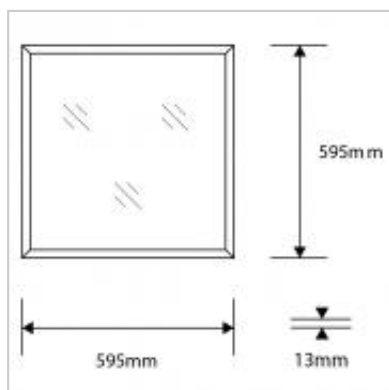

An exceptional LED lay-in fitting for use in high footfall applications where access is limited and maintenance difficult. Non-dimming driver included.

BERTO Sidelit TPb UGR22 Square LED Panel 36W 6500K

UK Order Code	130342
Description	BERTO Sidelit TPb UGR22 Square LED Panel 36W 6500K
International Code	FPL70400V4-EX/TB / FPL72800v0-ex/tb
Watts	36W
Colour Temp (K)	6500K
CRI	80
Lumens (lm)	3600
Dimmable	No
Beam Angle	110°
Hrs Lamp Life (max)	50,000