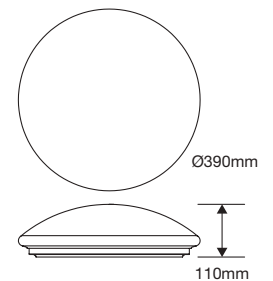

APPLICATIONS

- Hotels
- Kitchens
- Corridors
- Stairwells
- General commercial
- Bathrooms (IP44)

SPECIFICATION

RENZO LED BULKHEAD

UK Order Code >	180160	180167	180169 Sensor	180240	180283 Sensor
Watts	10.5W	14.5W	15.5W	18.5W	19.5W
Colour Temp (K) /CRI	4000 / 80	4000 / 80	4000 / 80	4000 / 80	4000 / 80
Lumens (lm)	800	1100	1100	1400	1400
Candelas (cd)	250	320	320	450	450
Dimmable	N	N	N	N	N
Hrs Lamp Life (L70)	50,000	50,000	50,000	50,000	50,000
Hrs Lamp Life (L90)	25,000	25,000	25,000	25,000	25,000
Beam Angle	110°	110°	110°	110°	110°
Weight (g)	374	560	570	700	770
Dimensions (LxWxD mm)	280x280x100	340x340x105	340x340x105	390x390x110	390x390x110
Colour/Finish	White	White	White	White	White
Shape	Round	Round	Round	Round	Round