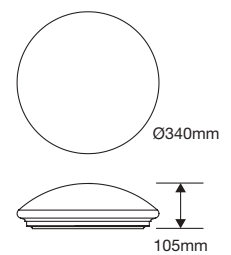

APPLICATIONS

- Hotels
- Kitchens
- Corridors
- Stairwells
- General commercial
- Bathrooms (IP44)

SPECIFICATION

RENZO LED BULKHEAD

UK Order Code >	180160	180167	180169 Sensor	180240	180283 Sensor
Watts	10.5W	14.5W	15.5W	18.5W	19.5W
Colour Temp (K) /CRI	4000 / 80	4000 / 80	4000 / 80	4000 / 80	4000 / 80
Lumens (lm)	800	1100	1100	1400	1400
Candelas (cd)	250	320	320	450	450
Dimmable	N	N	N	N	N
Hrs Lamp Life (L70)	50,000	50,000	50,000	50,000	50,000
Hrs Lamp Life (L90)	25,000	25,000	25,000	25,000	25,000
Beam Angle	110°	110°	110°	110°	110°
Weight (g)	374	560	570	700	770
Dimensions (LxWxD mm)	280x280x100	340x340x105	340x340x105	390x390x110	390x390x110
Colour/Finish	White	White	White	White	White
Shape	Round	Round	Round	Round	Round