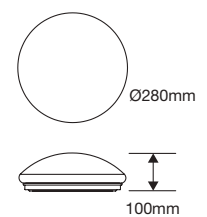

APPLICATIONS

- Hotels
- Kitchens
- Corridors
- Stairwells
- General commercial
- Bathrooms (IP44)

SPECIFICATION

RENZO LED BULKHEAD

UK Order Code >	180160	180167	180169 Sensor	180240	180283 Sensor
Watts	10.5W	14.5W	15.5W	18.5W	19.5W
Colour Temp (K) /CRI	4000 / 80	4000 / 80	4000 / 80	4000 / 80	4000 / 80
Lumens (lm)	800	1100	1100	1400	1400
Candelas (cd)	250	320	320	450	450
Dimmable	N	N	N	N	N
Hrs Lamp Life (L70)	50,000	50,000	50,000	50,000	50,000
Hrs Lamp Life (L90)	25,000	25,000	25,000	25,000	25,000
Beam Angle	110°	110°	110°	110°	110°
Weight (g)	374	560	570	700	770
Dimensions (LxWxD mm)	280x280x100	340x340x105	340x340x105	390x390x110	390x390x110
Colour/Finish	White	White	White	White	White
Shape	Round	Round	Round	Round	Round