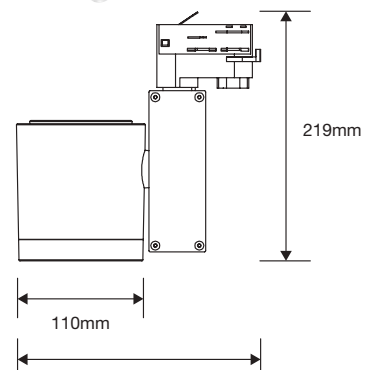

** Savings are calculated on 4638 hours use per annum at 14p kW hr
† Maximum output from highest spec lamp/module in range.
* Lamps are tested to both L70 and L90 standards. Figure represents L70.