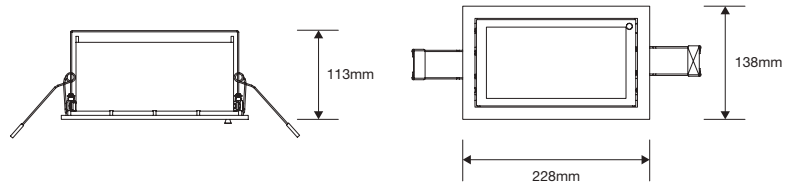

## KARA LED TILT FLOODLIGHT

UK Order Code >	180408	180419
Watts	29.5W	29.5W
Colour Temp (K) /CRI	3000 / 80	4000 / 80
Lumens (lm)	2200	2400
Candelas (cd)	1200	1200
Dimmable	N	N
Hrs Lamp Life (L70)	50,000	50,000
Hrs Lamp Life (L90)	25,000	25,000
Beam Angle	100°	100°
Weight (g)	1185	1185
Dimensions (LxWxD mm)	228x138x113	228x138x113
Colour/Finish	White	White
Hole Cut-Out (mm)	220x130	220x130
Min Ceiling Depth (mm)	123	123
Tilt Angle	65°	65°