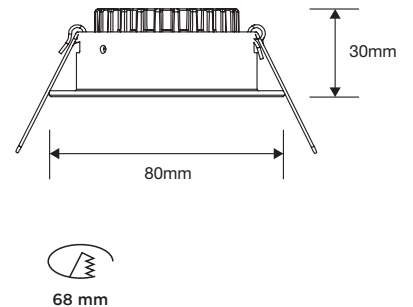

APPLICATIONS

- Hotels
- Residential
- Restaurants
- Hospitality
- Discreet lighting

SPECIFICATION

COMPACT RICO LED INTEGRATED DOWNLIGHT

UK Order Code >	190288	190290	190484	190292	190294	190488
Watts	6.5W	6.5W	6.5W	9W	9W	9W
Colour Temp (K) /CRI	2800 / 80	4000 / 80	2800-1800 / 80	2800 / 80	4000 / 80	2800 / 95
Lumens (lm)	500	500	500	900	900	700
Candelas (cd)	1100	1100	1100	2400	2400	1650
Dimmable	Y	Y	Y	Y	Y	Y
Hrs Lamp Life (L70)	50,000	50,000	50,000	50,000	50,000	50,000
Hrs Lamp Life (L90)	25,000	25,000	25,000	25,000	25,000	25,000
Beam Angle	36°	36°	36°	36°	36°	36°
Weight (g)	117	117	117	117	117	117
Dimensions (H x D mm)	30x80	30x80	30x80	30x80	30x80	30x80
Colour/Finish	White	White	White	White	White	White
Shape	Round	Round	Round	Round	Round	Round
Hole Cut-Out (mm)	68	68	68	68	68	68
Min Ceiling Depth (mm)	68	68	68	68	68	68
Tilt Angle	25°	25°	25°	25°	25°	25°