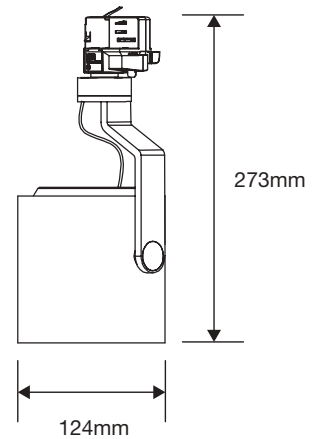

APPLICATIONS

- Retail lighting
- Hotels
- Museums
- Showrooms

SPECIFICATION

ALDA TRACK LIGHT - FIXTURE ONLY

UK Order Code >	190852	190724
Weight (g)	540	540
Dimensions (H x D mm)	273x124	273x124
Colour/Finish	White	Black
Tilt Angle	90°	90°
Rotation	330°	330°
Suitable Lamps	AR111 GU10	AR111 GU10